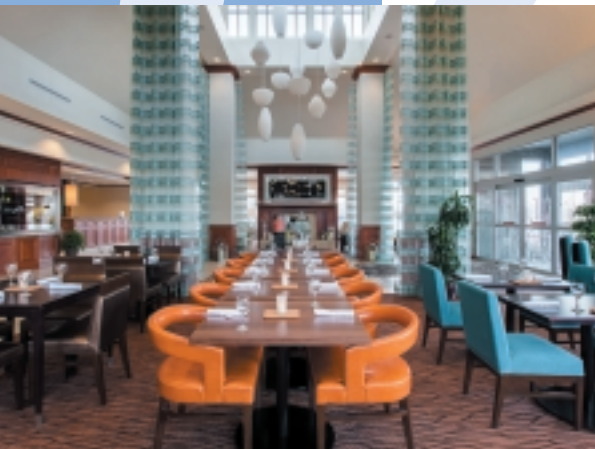

### Facilities/Services

- 135 guestrooms
- 100% non-smoking hotel and accessible rooms available
- Limited shuttle service available
- Indoor pool
- 24-hour fitness center
- 24-hour Pavilion Pantry® convenience mart
- Complimentary 24-hour business center
- Valet and self-laundry available
- Over 2,100 sq. ft. of divisible meeting space
- Evening room service available
- On-site restaurant serving breakfast and dinner