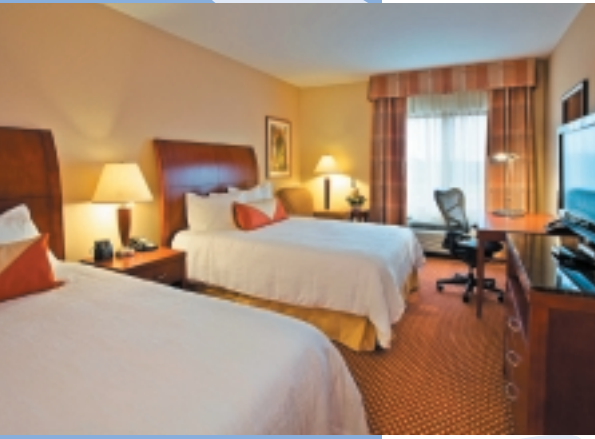

### Room Amenities

- Self-adjusting Garden Sleep System™ bed in all rooms
- Complimentary high-speed wireless Internet
- Refrigerator, microwave oven and coffeemaker
- Large work desk with convenient desk-level outlets, adjustable lighting and Herman Miller ergonomic chair
- Two telephones featuring voicemail, speaker capability and data port
- Hair dryer, iron and ironing board
- 32" high-definition flat panel TV with On-Demand movies, video games and complimentary HBO®
- USA TODAY® delivered each weekday morning
- Individual climate control
- Innovative, easy-to-set alarm clock radio with jack for portable music player